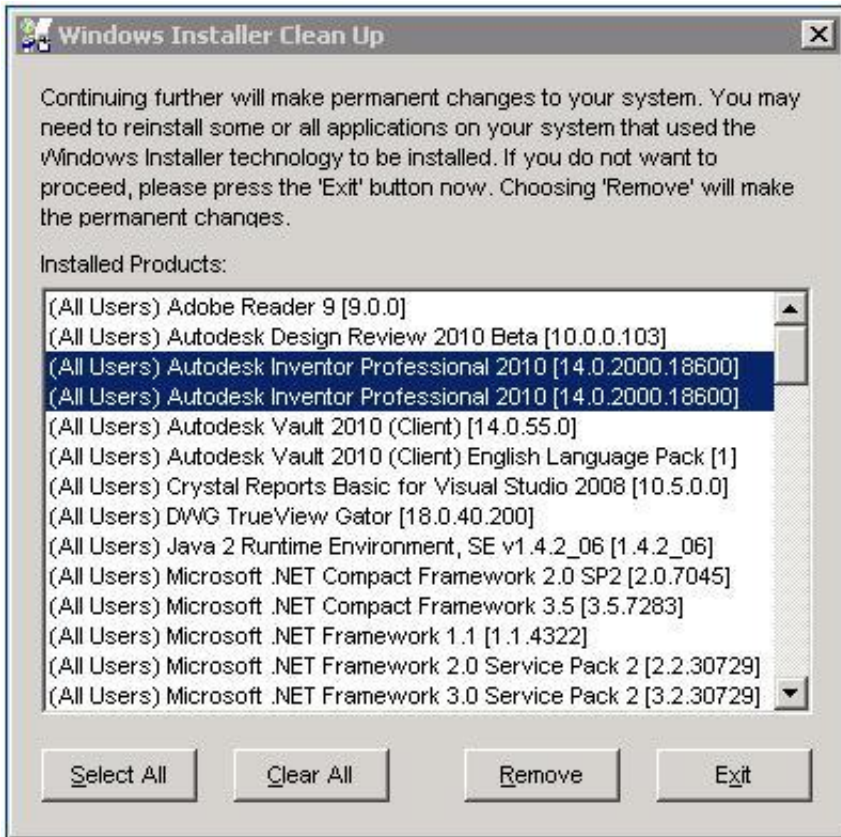

Download from
Dreamstime.com

This watermarked comp image is for previewing purposes only.

ID 35103813

© Yulia Gapeenko | Dreamstime.com

[Enter Password For The Encrypted File Setup Inventor 2008](#)

[Enter Password For The Encrypted File Setup Inventor 2008](#)